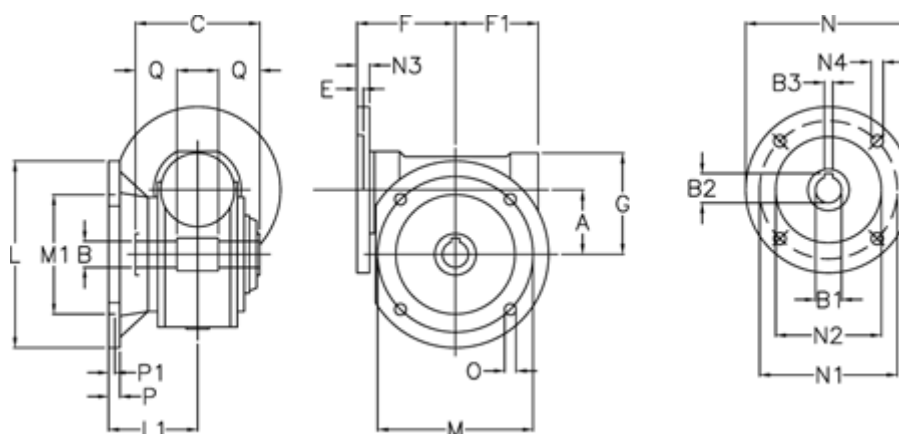

Data Sheet

Article number: 3902185100550

Description: Worm gear
VF 185-FC1-100-132B5, without lubrication

Measures

| | | | | | |
|-------|---------|----|---------|----|-------|
| A | = 185.4 | F1 | = 205 | N2 | = 230 |
| B | = 60 H7 | G | = 267 | N3 | = 16 |
| B1 E7 | = 38 | L | = 400 | N4 | = 13 |
| B2 | = 41.3 | L1 | = 155.5 | O | = 22 |
| B3 H9 | = 10 | M | = 350 | P | = 22 |
| C | = 190 | M1 | = 280 | P1 | = 13 |
| E | = 4 | N | = 300 | Q | = 65 |
| F | = 217 | N1 | = 265 | | |